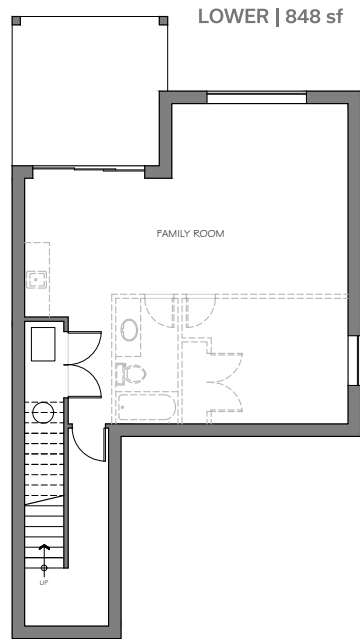

DETACHED G

3-4 Bedrooms / 3-4 Bathrooms

NATURE'S EDGE

21 MASTER-BUILT HOMES

35247 Straiton Rd | Abbotsford BC

FLOOR PLAN

TOTAL | 3135 sf
LIVING | 2733 sf
GARAGE | 402 sf

ON-SITE LOCATION