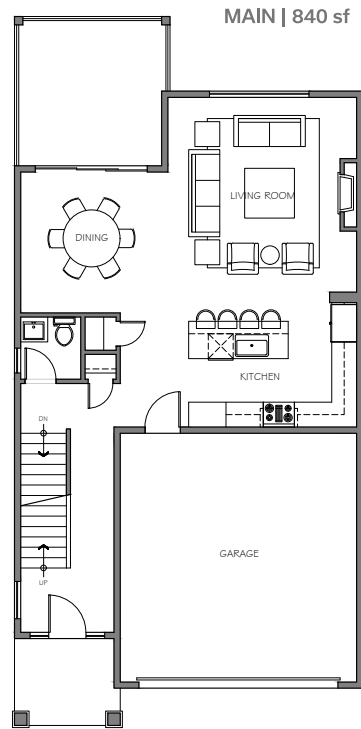

DETACHED G

3-4 Bedrooms / 3-4 Bathrooms

NATURE'S EDGE

21 MASTER-BUILT HOMES

35247 Straiton Rd | Abbotsford BC

FLOOR PLAN

TOTAL | 3135 sf
LIVING | 2733 sf
GARAGE | 402 sf

ON-SITE LOCATION