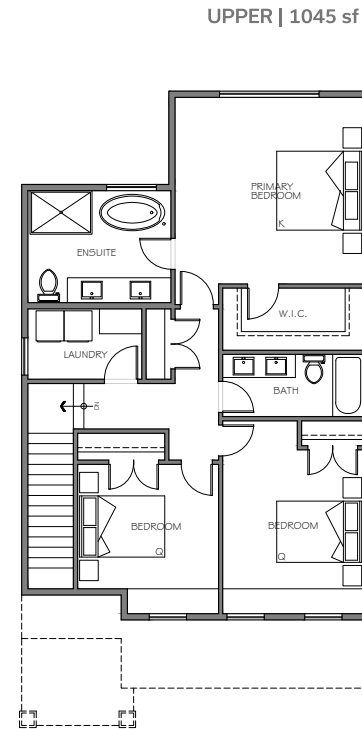

DETACHED G

3-4 Bedrooms / 3-4 Bathrooms

NATURE'S EDGE

21 MASTER-BUILT HOMES

35247 Straiton Rd | Abbotsford BC

FLOOR PLAN

TOTAL | 3135 sf
LIVING | 2733 sf
GARAGE | 402 sf

ON-SITE LOCATION