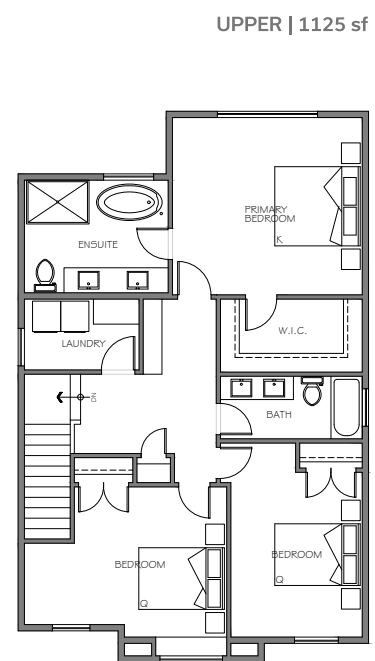

DETACHED F

3-4 Bedrooms / 3-4 Bathrooms

NATURE'S EDGE

21 MASTER-BUILT HOMES

35247 Straiton Rd | Abbotsford BC

FLOOR PLAN

TOTAL | 3232 sf
LIVING | 2829 sf
GARAGE | 403 sf

ON-SITE LOCATION