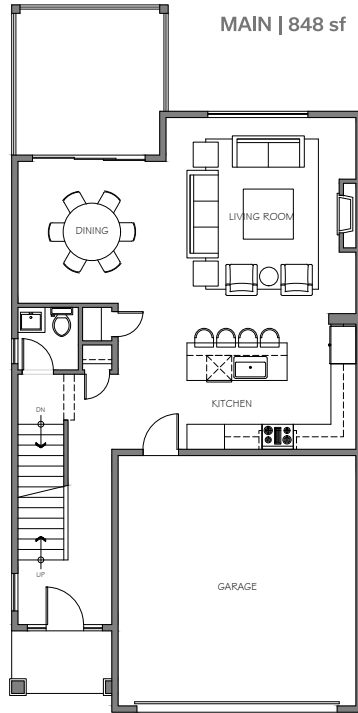

DETACHED F

3-4 Bedrooms / 3-4 Bathrooms

NATURE'S EDGE

21 MASTER-BUILT HOMES

35247 Straiton Rd | Abbotsford BC

FLOOR PLAN

TOTAL | 3232 sf
LIVING | 2829 sf
GARAGE | 403 sf

ON-SITE LOCATION