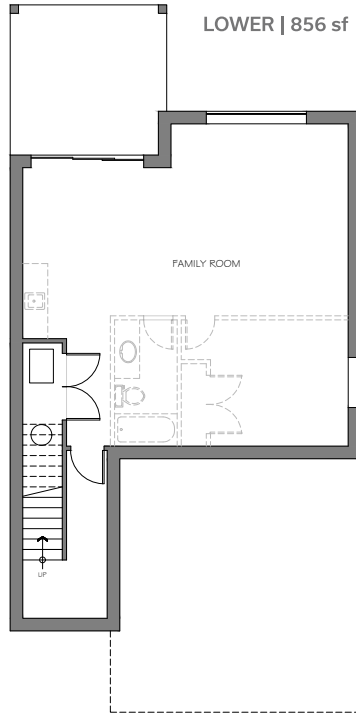

DETACHED F

3-4 Bedrooms / 3-4 Bathrooms

NATURE'S EDGE

21 MASTER-BUILT HOMES

35247 Straiton Rd | Abbotsford BC

FLOOR PLAN

TOTAL | 3232 sf
LIVING | 2829 sf
GARAGE | 403 sf

ON-SITE LOCATION