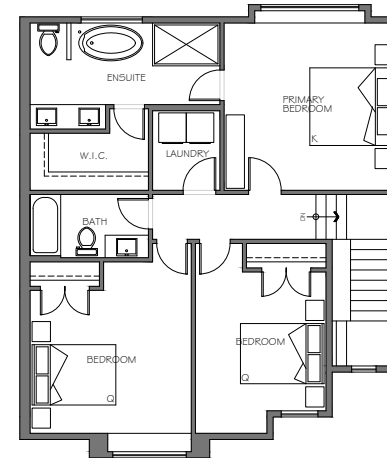

ATTACHED B

3-4 Bedrooms / 3-4 Bathrooms

NATURE'S EDGE

21 MASTER-BUILT HOMES

35247 Straiton Rd | Abbotsford BC

FLOOR PLAN

LOWER | 810 sf

MAIN | 808 sf

UPPER | 1021 sf

TOTAL | 3039 sf

LIVING | 2639 sf

GARAGE | 400 sf

ON-SITE LOCATION