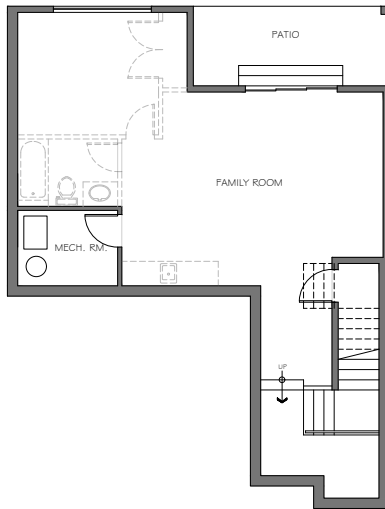

ATTACHED B

3-4 Bedrooms / 3-4 Bathrooms

NATURE'S EDGE

21 MASTER-BUILT HOMES

35247 Straiton Rd | Abbotsford BC

FLOOR PLAN

LOWER | 810 sf

MAIN | 808 sf

UPPER | 1021 sf

TOTAL | 3039 sf

LIVING | 2639 sf

GARAGE | 400 sf

ON-SITE LOCATION