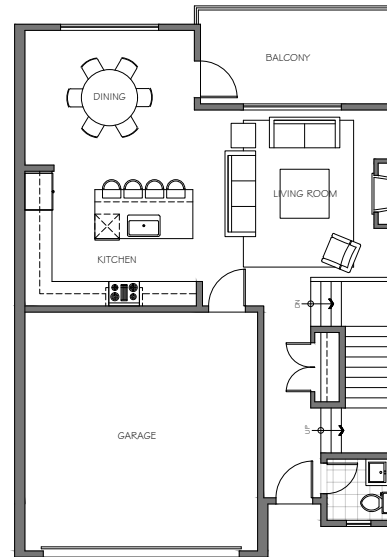

ATTACHED B

3-4 Bedrooms / 3-4 Bathrooms

NATURE'S EDGE

21 MASTER-BUILT HOMES

35247 Straiton Rd | Abbotsford BC

FLOOR PLAN

LOWER | 810 sf

MAIN | 808 sf

UPPER | 1021 sf

TOTAL | 3039 sf

LIVING | 2639 sf

GARAGE | 400 sf

ON-SITE LOCATION