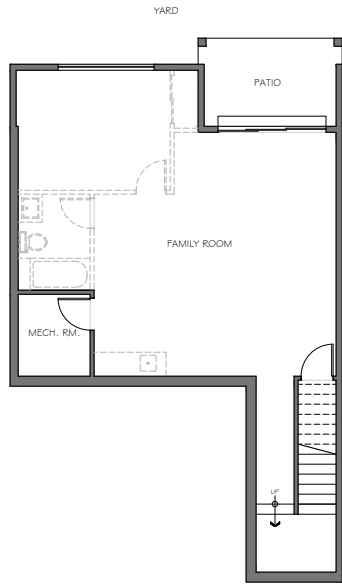

ATTACHED A

3-4 Bedrooms / 3-4 Bathrooms

NATURE'S EDGE

21 MASTER-BUILT HOMES

35247 Straiton Rd | Abbotsford BC

FLOOR PLAN

LOWER | 817 sf

MAIN | 812 sf

UPPER | 1057 sf

TOTAL | 3091 sf

LIVING | 2686 sf

GARAGE | 405 sf

ON-SITE LOCATION

UNIT 1 & 4

UNIT 3 & 6