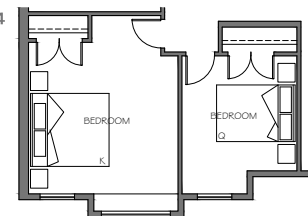

UPPER | 1057 sf

TOTAL | 3091 sf

LIVING | 2686 sf

GARAGE | 405 sf

ON-SITE LOCATION

UNIT 1 & 4

UNIT 3 & 6