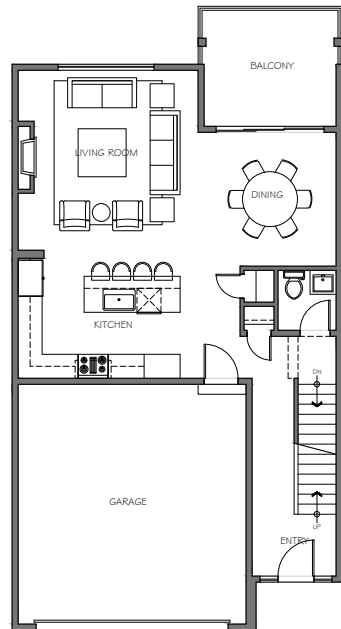

ATTACHED A

3-4 Bedrooms / 3-4 Bathrooms

NATURE'S EDGE

21 MASTER-BUILT HOMES

35247 Straiton Rd | Abbotsford BC

FLOOR PLAN

LOWER | 817 sf

MAIN | 812 sf

UPPER | 1057 sf

TOTAL | 3091 sf

LIVING | 2686 sf

GARAGE | 405 sf

ON-SITE LOCATION

UNIT 1 & 4

UNIT 3 & 6