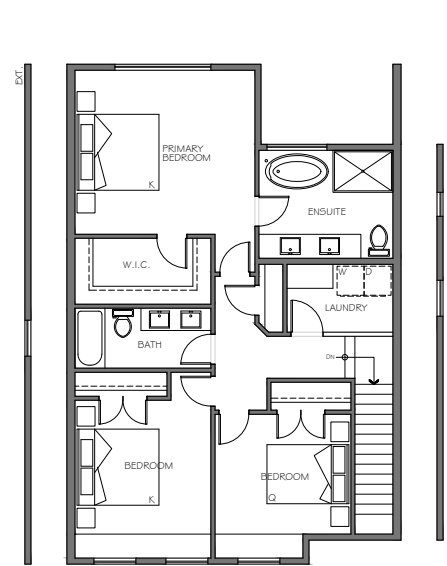

ATTACHED A

3-4 Bedrooms / 3-4 Bathrooms

NATURE'S EDGE

21 MASTER-BUILT HOMES

35247 Straiton Rd | Abbotsford BC

FLOOR PLAN

LOWER | 817 sf

MAIN | 812 sf

UPPER | 1057 sf

TOTAL | 3091 sf

LIVING | 2686 sf

GARAGE | 405 sf

ON-SITE LOCATION

UNIT 1 & 4

UNIT 3 & 6